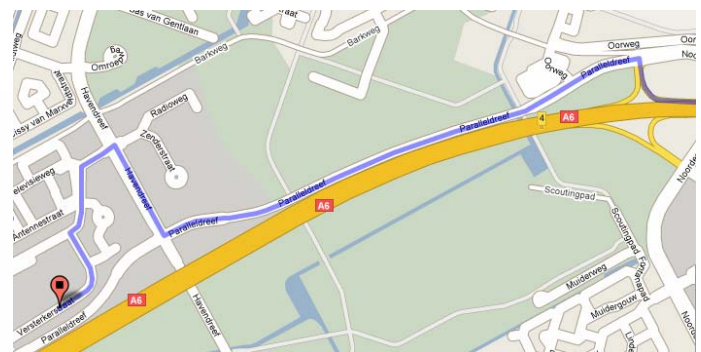

Versterkerstraat 6
 1322 AP Almere
 Phone: +31 36-5461470
 Fax: +31 36-5461479

From the direction of Amsterdam (A1)

- Take the exit Almere/Lelystad (A6);
- Take the exit Almere Stad West (S101);
- Go left at the traffic-lights;
- At the second traffic-light go right (Audioweg);
- Take the exit on the first traffic circle (Monitorweg);
- On the Antennestraat (after 780 m.) Go right on the Luidsprekerstraat;
- After 190 m. go left on the Versterkerstraat;
- After 100m you will find our office on the right.

From the direction of Breda/ Hilversum/ Utrecht (A27)

- Follow the direction Almere (A27);
- Take the exit Amsterdam (A1);
- Take the exit Almere Stad West (S101);
- Go left at the traffic light;
- At the second traffic-light go right (Audioweg);
- Take the first exit on the first traffic circle (Monitorweg);
- On the Antennestraat (after 780 m.) Go to the right on the Luidsprekerstraat;
- After 190 m. go left on the Versterkerstraat;
- After 100m you can find our office on the right.

From the direction of Lelystad (A6)

- Take exit 4 (Almere Haven);
- Go left at the traffic lights (the parallel road);
- Go right after 1,3 KM at the traffic-lights (Havendreef);
- Go left at the first traffic-light (Televisieweg);
- Go left on the second possibility (Versterkerstraat);
- After 100 m. you will find our office on your right.

With public transportation:

From Amsterdam:

- Take the train in the direction of the station Almere Centrum;
- You change on line 2 of the citybus in the direction of Gooise Kant. Get off at the stop Gooise Kant Midden;
- Cross the street of the bus line and walk on the sidewalk which lies between to buildings;
- Cross the Televisieweg and walk on the sidewalk;
- At the end of the sidewalk you're on the Antennestraat;
- Walk accros the grass towards the Versterkerstraat;
- Continue to walk on the Versterkerstraat. You will find our office on the right side.