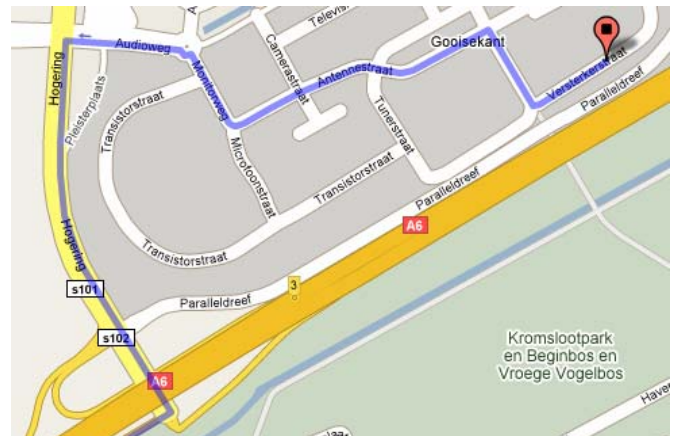

Versterkerstraat 6
 1322 AP Almere
 Phone: +31 36-5461470
 Fax: +31 36-5461479

From the direction of Amsterdam (A1)

- Take the exit Almere/Lelystad (A6);
- Take the exit Almere Stad West (S101);
- Go left at the traffic-lights;
- At the second traffic-light go right (Audioweg);
- Take the exit on the first traffic circle (Monitorweg);
- On the Antennestraat (after 780 m.) Go right on the Luidsprekerstraat;
- After 190 m. go left on the Versterkerstraat;
- After 100m you will find our office on the right.

From the direction of Breda/ Hilversum/ Utrecht (A27)

- Follow the direction Almere (A27);
- Take the exit Amsterdam (A1);
- Take the exit Almere Stad West (S101);
- Go left at the traffic light;
- At the second traffic-light go right (Audioweg);
- Take the first exit on the first traffic circle (Monitorweg);
- On the Antennestraat (after 780 m.) Go to the right on the Luidsprekerstraat;
- After 190 m. go left on the Versterkerstraat;
- After 100m you can find our office on the right.

From the direction of Lelystad (A6)

- Take exit 4 (Almere Haven);
- Go left at the traffic lights (the parallel road);
- Go right after 1,3 KM at the traffic-lights (Havendreef);
- Go left at the first traffic-light (Televisieweg);
- Go left on the second possibility (Versterkerstraat);
- After 100 m. you will find our office on your right.

With public transportation:

From Amsterdam:

- Take the train in the direction of the station Almere Centrum;
- You change on line 2 of the citybus in the direction of Gooise Kant. Get off at the stop Gooise Kant Midden;
- Cross the street of the bus line and walk on the sidewalk which lies between to buildings;
- Cross the Televisieweg and walk on the sidewalk;
- At the end of the sidewalk you're on the Antennestraat;
- Walk accros the grass towards the Versterkerstraat;
- Continue to walk on the Versterkerstraat. You will find our office on the right side.