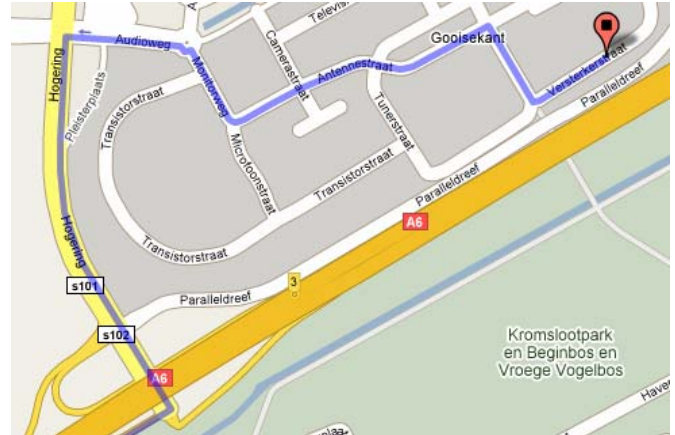

Versterkerstraat 6
 1322 AP Almere
 Phone: +31 36-5461470
 Fax: +31 36-5461479

From the direction of Amsterdam (A1)

- Take the exit Almere/Lelystad (A6);
- Take the exit Almere Stad West (S101);
- Go left at the traffic-lights;
- At the second traffic-light go right (Audioweg);
- Take the exit on the first traffic circle (Monitorweg);
- On the Antennestraat (after 780 m.) Go right on the Luidsprekerstraat;
- After 190 m. go left on the Versterkerstraat;
- After 100m you will find our office on the right.

From the direction of Breda/ Hilversum/ Utrecht (A27)

- Follow the direction Almere (A27);
- Take the exit Amsterdam (A1);
- Take the exit Almere Stad West (S101);
- Go left at the traffic light;
- At the second traffic-light go right (Audioweg);
- Take the first exit on the first traffic circle (Monitorweg);
- On the Antennestraat (after 780 m.) Go to the right on the Luidsprekerstraat;
- After 190 m. go left on the Versterkerstraat;
- After 100m you can find our office on the right.

From the direction of Lelystad (A6)

- Take exit 4 (Almere Haven);
- Go left at the traffic lights (the parallel road);
- Go right after 1,3 KM at the traffic-lights (Havendreef);
- Go left at the first traffic-light (Televisieweg);
- Go left on the second possibility (Versterkerstraat);
- After 100 m. you will find our office on your right.

With public transportation:

From Amsterdam:

- Take the train in the direction of the station Almere Centrum;
- You change on line 2 of the citybus in the direction of Gooise Kant. Get off at the stop Gooise Kant Midden;
- Cross the street of the bus line and walk on the sidewalk which lies between to buildings;
- Cross the Televisieweg and walk on the sidewalk;
- At the end of the sidewalk you're on the Antennestraat;
- Walk accros the grass towards the Versterkerstraat;
- Continue to walk on the Versterkerstraat. You will find our office on the right side.